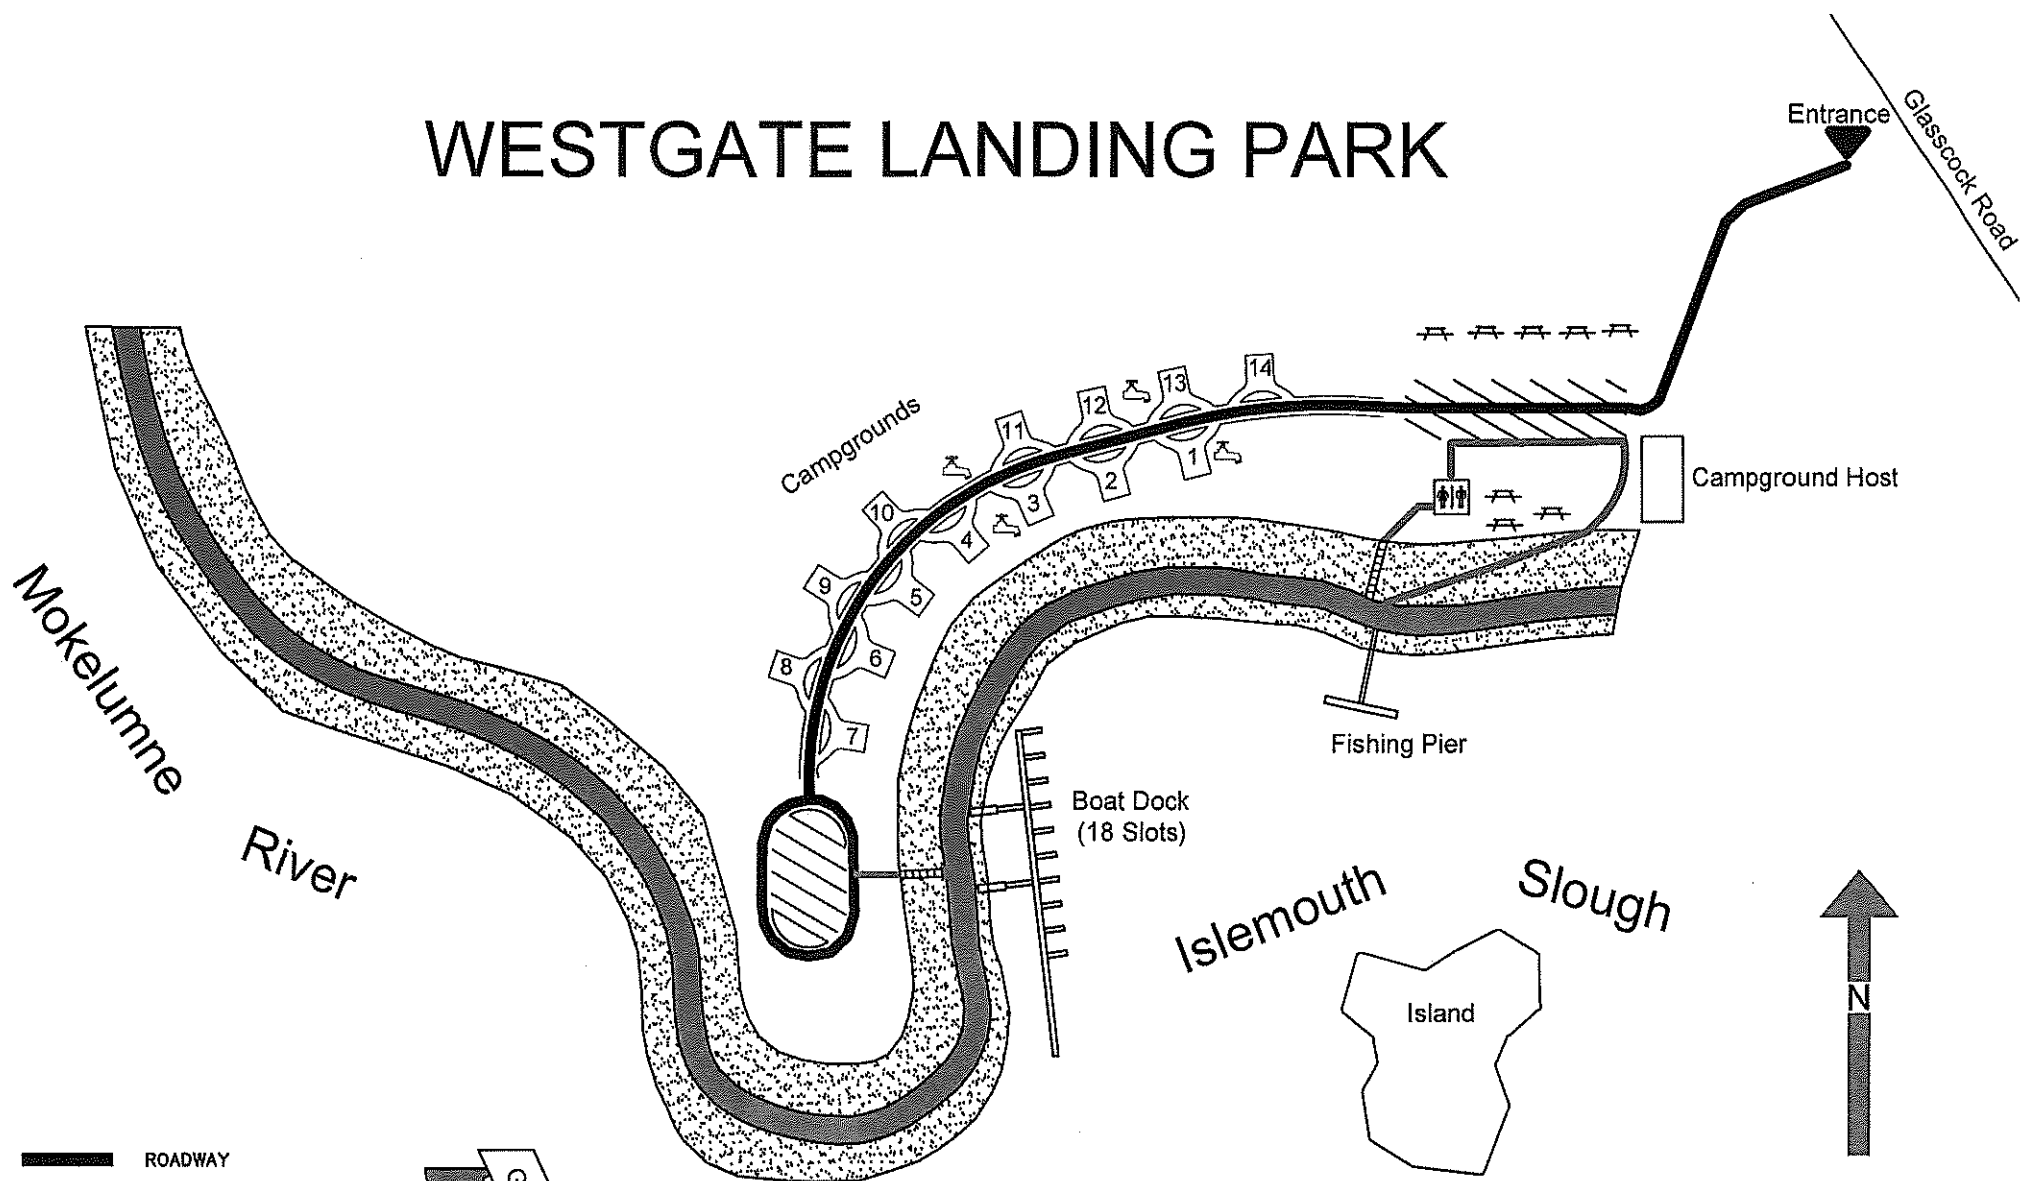

# WESTGATE LANDING PARK

- ROADWAY
- PARKING
- WALKWAYS
- STAIRWAY
- RESTROOM
- DAY USE PICNIC SITE
- NON-POTABLE WATER

Address: 15799 North Glasscock Road  
Lodi, CA 95240

Phone: (209) 953-8800  
(209) 331-7400