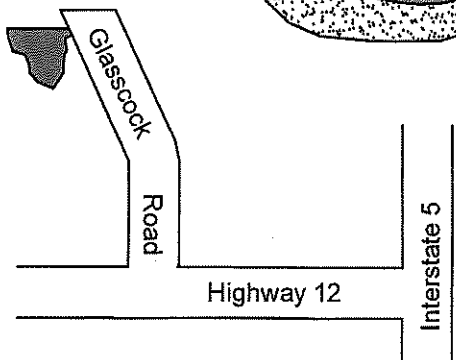

# WESTGATE LANDING PARK

- ROADWAY
- PARKING
- WALKWAYS
- STAIRWAY
- RESTROOM
- DAY USE PICNIC SITE
- NON-POTABLE WATER

Address: 15799 North Glasscock Road  
Lodi, CA 95240

Phone: (209) 953-8800  
(209) 331-7400