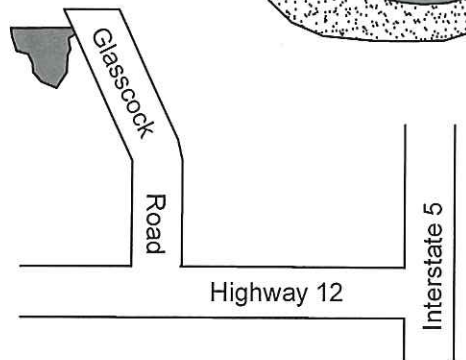

WESTGATE LANDING PARK

-  ROADWAY
-  PARKING
-  WALKWAYS
-  STAIRWAY
-  RESTROOM & SHOWERS
-  DAY USE PICNIC SITE
-  NON-POTABLE WATER

Address: 15799 North Glasscock Road
Lodi, CA 95240

Phone: (209) 953-8800
(209) 331-7400