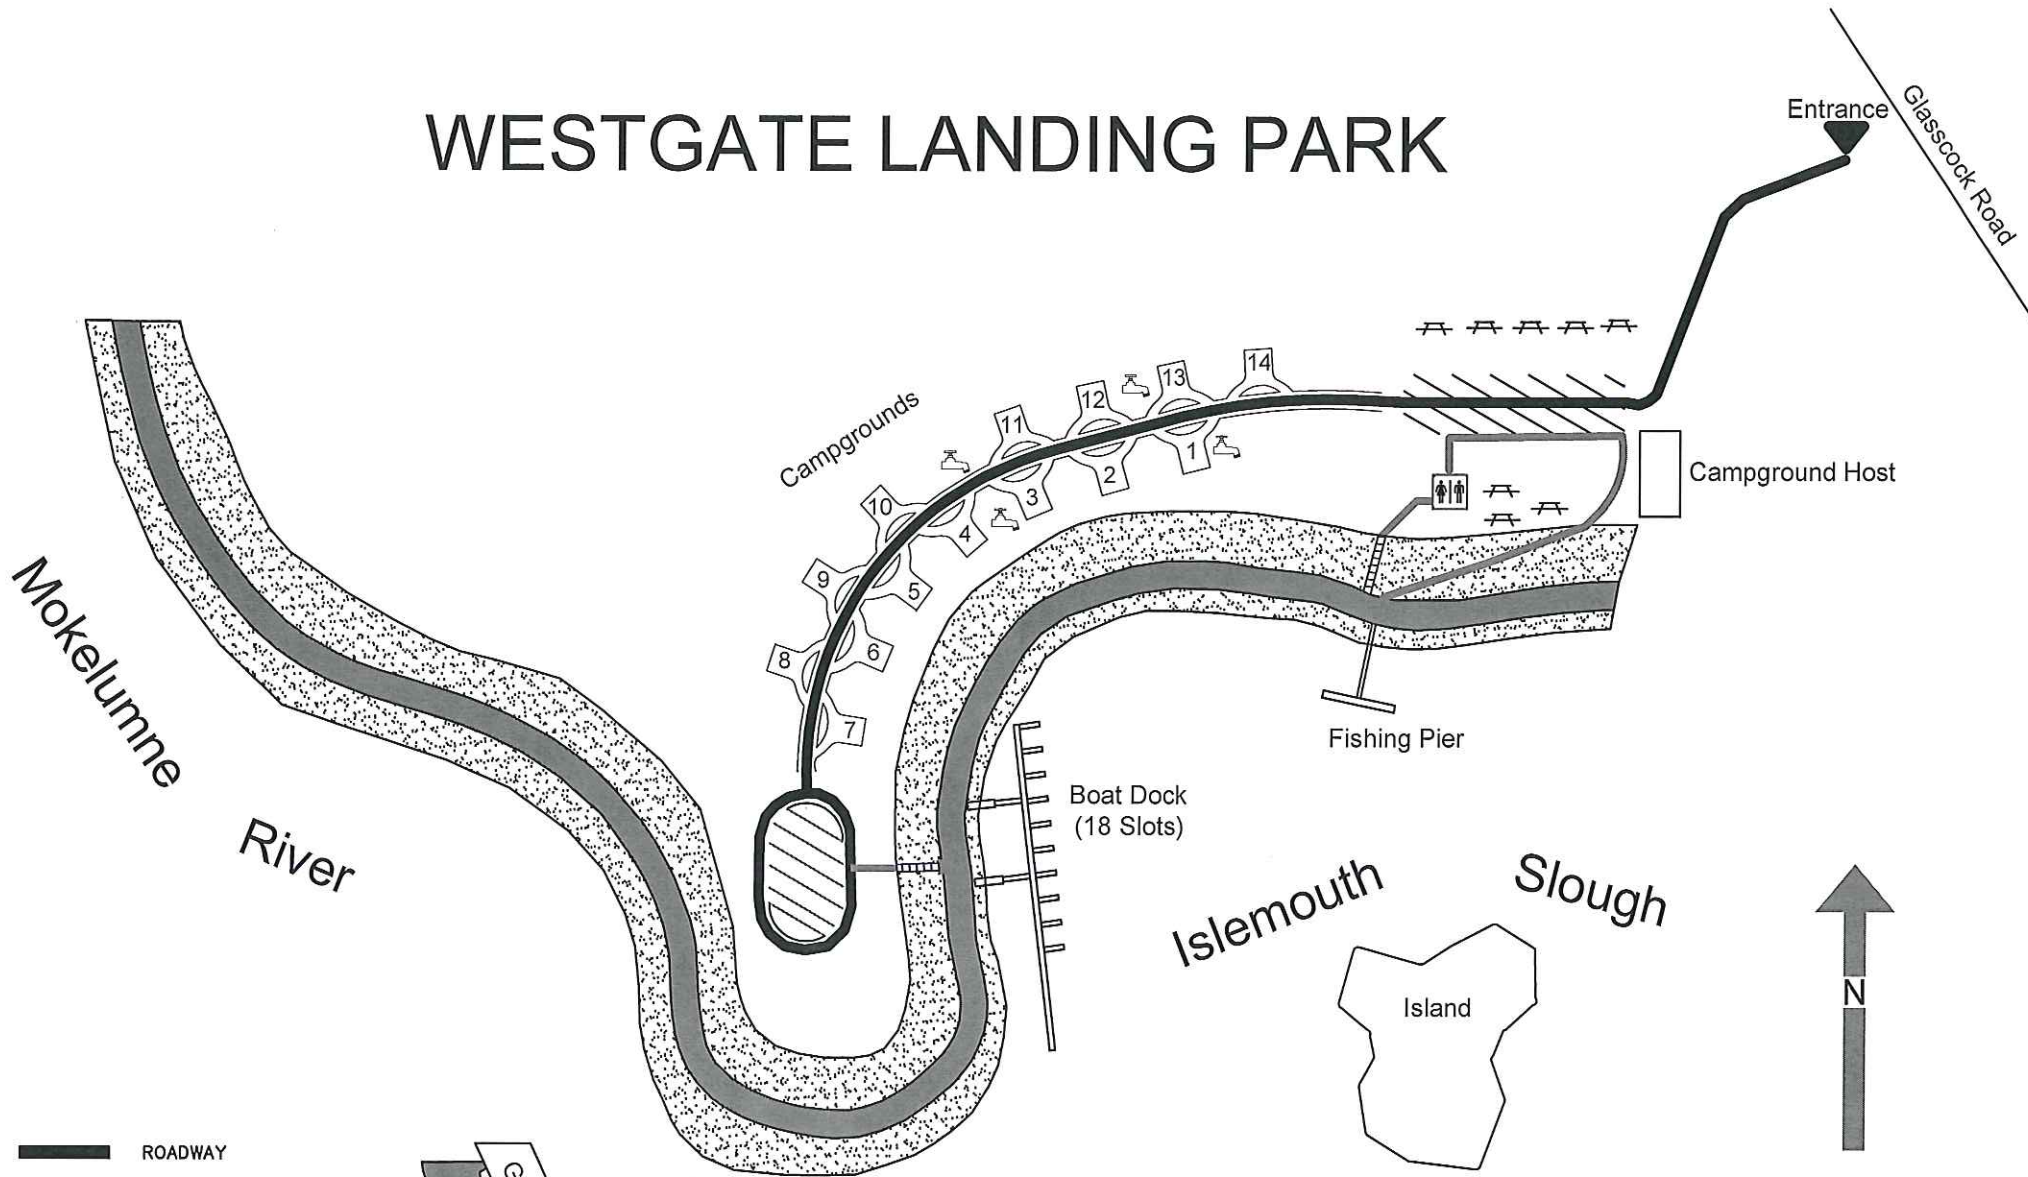

WESTGATE LANDING PARK

-  ROADWAY
-  PARKING
-  WALKWAYS
-  STAIRWAY
-  RESTROOM & SHOWERS
-  DAY USE PICNIC SITE
-  NON-POTABLE WATER

Address: 15799 North Glasscock Road
Lodi, CA 95240

Phone: (209) 953-8800
(209) 331-7400